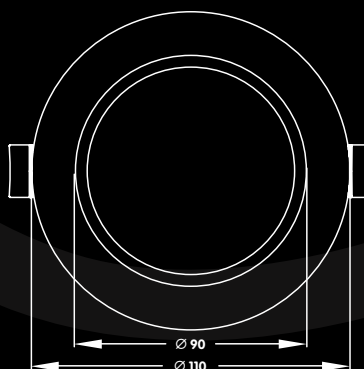

# Creatos Frost

Matt white • 3000 K • 850 Lm • ref: CC85001

Matt white • 3000 K • 842 Lm • ref: CF84201

Ø	110 mm
⌀	90 mm
H	60 mm
<b>material</b>	aluminium
V	230 V
W	13 W
mA	350 mA
LED	Sharp
CRI	>90
<b>beam</b>	flood
	springs
IP	IP54
!	LED driver incl. dimnable 1-10 V

Ø	110 mm
⌀	90 mm
H	50 mm
<b>material</b>	aluminium
V	230 V
W	12 W
mA	350 mA
LED	Samsung SMD 5630
CRI	>90
<b>beam</b>	wide flood
	springs
IP	IP54
!	LED driver incl. dimnable 1-10 V

UNI-BRIGHT®

New

## Creatos mini

Matt white • 3000 K • 590 Lm • ref: CC59001

Ø	80 mm
⌀	65 mm
H	50 mm
<b>material</b>	aluminium
V	230 V
W	10 W
mA	240 mA
LED	Sharp
CRI	> 90
<b>beam</b>	38°
	springs
IP	IP20
!	Led driver incl non-dimmable

## Creatos mini Frost

Matt white • 3000 K • 395 Lm • ref: CF39501

Ø	80 mm
⌀	65 mm
H	45 mm
<b>material</b>	aluminium
V	230 V
W	7 W
mA	300 mA
LED	Samsung SMD 5630
CRI	> 90
<b>beam</b>	wide flood
	springs
IP	IP54
!	Led driver incl non-dimmable