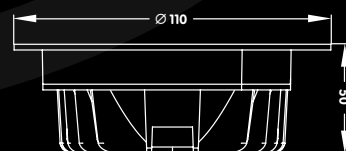

# Creatos Frost

Matt white • 3000 K • 850 Lm • ref: CC85001

Matt white • 3000 K • 842 Lm • ref: CF84201

Ø	110 mm
⌀	90 mm
H	60 mm
<b>material</b>	aluminium
V	230 V
W	13 W
mA	350 mA
LED	Sharp
CRI	>90
<b>beam</b>	flood
	springs
IP	IP54
!	LED driver incl. dimnable 1-10 V

Ø	110 mm
⌀	90 mm
H	50 mm
<b>material</b>	aluminium
V	230 V
W	12 W
mA	350 mA
LED	Samsung SMD 5630
CRI	>90
<b>beam</b>	wide flood
	springs
IP	IP54
!	LED driver incl. dimnable 1-10 V

UNI-BRIGHT®

New