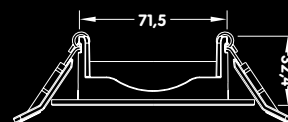

New

Reflex LED 3 module

Downlight IP65 with interchangeable module & driver

white	• 3000 K	• 790 Lm	• ref: DLMWW01
white	• 2700 K	• 780 Lm	• ref: DLMUW01
titan	• 3000 K	• 790 Lm	• ref: DLMWW04
titan	• 2700 K	• 780 Lm	• ref: DLMUW04

Ø	90 mm
Ø	75 mm
H	70 mm
material	aluminium
V	230V
W	8,5 W
LED	Cree
Led lifetime	40 000 hrs
CRI	82
IP class	IP65
beam	38°
Powerfactor	0,95
	springs
!	LED driver incl. Triac dimmable

The luminaire is sold with a bulb of energy class A+

UNI-BRIGHT®