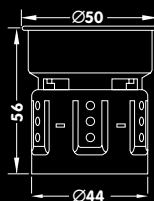

New

Reflex LED 3 module

Downlight IP65 with interchangeable module & driver

white	• 3000 K	• 790 Lm	• ref: DLMWW01
white	• 2700 K	• 780 Lm	• ref: DLMUW01
titan	• 3000 K	• 790 Lm	• ref: DLMWW04
titan	• 2700 K	• 780 Lm	• ref: DLMUW04

Ø	90 mm
Ø	75 mm
H	70 mm
material	aluminium
V	230V
W	8,5 W
LED	Cree
Led lifetime	40 000 hrs
CRI	82
IP class	IP65
beam	38°
Powerfactor	0,95
	springs
!	LED driver incl. Triac dimmable

The luminaire is sold with a bulb of energy class A+

UNI-BRIGHT®