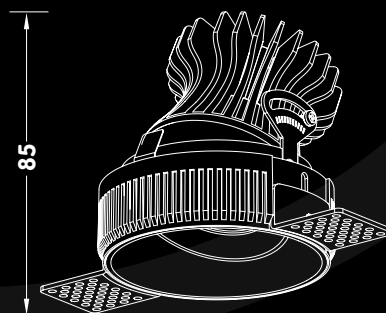

New
Trimless

Forma round

Trimless downlight with fixed LED module & dimmable driver

Matt white • 3000 K • 700 Lm • ref: TLR10W01

Ø	80 mm
Ø	82 mm
H	85 mm
↷	20°
V	230 V
W	10 W
LED	Citizen COB 260 mA
CRI	> 90
beam	38°
!	LED driver incl. Triac dimmable

Matt white • 3000 K • 700 Lm • ref square1: TLV10W01
 Matt white • 3000 K • 1400 Lm • ref square2: TLV20W01

SQUARE 1

∅	103 x 103 mm
∅	106 x 106 mm
H	100 mm
⤿	20°
V	230 V
W	10 W
LED	Citizen COB 260 mA
CRI	> 90
beam	38°
!	LED driver incl. Triac dimmable

SQUARE 2

∅	192 x 103 mm
∅	194 x 106 mm
H	100 mm
⤿	20°
V	230 V
W	20 W
LED	Citizen COB 500 mA
CRI	> 90
beam	38°
!	LED driver incl. Triac dimmable

UNI-BRIGHT®

I Belcrownlaan 13-Q I 2100 Antwerp I Belgium I Tel +32 (0)3 641 61 40 I Fax +32 (0)3 645 18 31 I www.unibright.be I