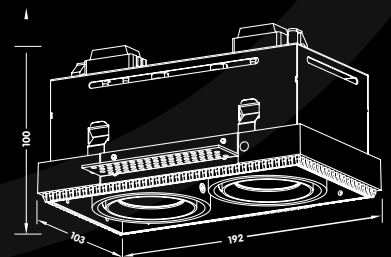

New
Trimless

Forma round

Trimless downlight with fixed LED module & dimmable driver

Matt white • 3000 K • 700 Lm • ref: TLR10W01

Ø	80 mm
Ø	82 mm
H	85 mm
↷	20°
V	230 V
W	10 W
LED	Citizen COB 260 mA
CRI	> 90
beam	38°
!	LED driver incl. Triac dimmable

Matt white • 3000 K • 700 Lm • ref square1: TLV10W01
 Matt white • 3000 K • 1400 Lm • ref square2: TLV20W01

SQUARE 1

∅	103 x 103 mm
∅	106 x 106 mm
H	100 mm
⤿	20°
V	230 V
W	10 W
LED	Citizen COB 260 mA
CRI	> 90
beam	38°
!	LED driver incl. Triac dimmable

SQUARE 2

∅	192 x 103 mm
∅	194 x 106 mm
H	100 mm
⤿	20°
V	230 V
W	20 W
LED	Citizen COB 500 mA
CRI	> 90
beam	38°
!	LED driver incl. Triac dimmable

UNI-BRIGHT®

I Belcrownlaan 13-Q I 2100 Antwerp I Belgium I Tel +32 (0)3 641 61 40 I Fax +32 (0)3 645 18 31 I www.unibright.be I