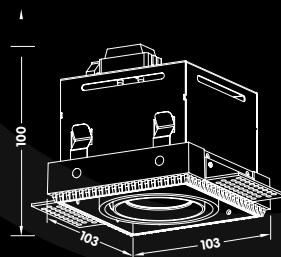

Matt white • 3000 K • 700 Lm • ref square1: TLV10W01
 Matt white • 3000 K • 1400 Lm • ref square2: TLV20W01

SQUARE 1

∅	103 x 103 mm
∅	106 x 106 mm
H	100 mm
⤿	20°
V	230 V
W	10 W
LED	Citizen COB 260 mA
CRI	> 90
beam	38°
!	LED driver incl. Triac dimmable

SQUARE 2

∅	192 x 103 mm
∅	194 x 106 mm
H	100 mm
⤿	20°
V	230 V
W	20 W
LED	Citizen COB 500 mA
CRI	> 90
beam	38°
!	LED driver incl. Triac dimmable

UNI-BRIGHT®

I Belcrownlaan 13-Q I 2100 Antwerp I Belgium I Tel +32 (0)3 641 61 40 I Fax +32 (0)3 645 18 31 I www.unibright.be I