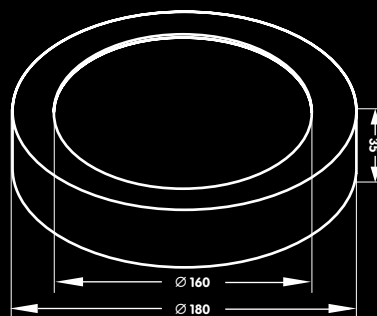

UNI-BRIGHT®

| Belcrownlaan 13-Q | 2100 Antwerp | Belgium | Tel +32 (0)3 641 61 40 | Fax +32 (0)3 645 18 31 | www.unibright.be |

Moon 240

Ø	240 mm
H	35 mm
Material	aluminium
Colour	matt white
V	230V
W	18 W
LED	SMD LEDs
CCT	3000 K
Lumen	1275 Lm
mA	220 mA
IP	IP20
!	Led driver incl. non-dimmable
Ref	MN24018W

Moon 180

Ø	180 mm
H	35 mm
Material	aluminium
Colour	matt white
V	230V
W	14 W
LED	SMD LEDs
CCT	3000 K
Lumen	940 Lm
mA	180 mA
IP	IP20
!	Led driver incl. non-dimmable
Ref	MN18014W

Moon 145

Ø	145 mm
H	35 mm
Material	aluminium
Colour	matt white
V	230V
W	8 W
LED	SMD LEDs
CCT	3000 K
Lumen	520 Lm
mA	150 mA
IP	IP20
!	Led driver incl. non-dimmable
Ref	MN1458W