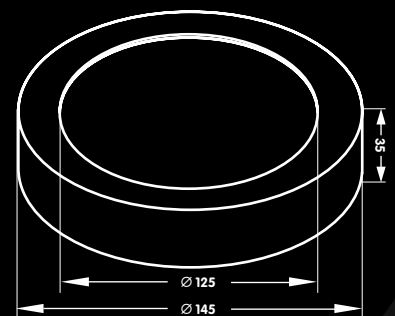

UNI-BRIGHT®

| Belcrownlaan 13-Q | 2100 Antwerp | Belgium | Tel +32 (0)3 641 61 40 | Fax +32 (0)3 645 18 31 | www.unibright.be |

Moon 240

Ø	240 mm
H	35 mm
Material	aluminium
Colour	matt white
V	230V
W	18 W
LED	SMD LEDs
CCT	3000 K
Lumen	1275 Lm
mA	220 mA
IP	IP20
!	Led driver incl. non-dimmable
Ref	MN24018W

Moon 180

Ø	180 mm
H	35 mm
Material	aluminium
Colour	matt white
V	230V
W	14 W
LED	SMD LEDs
CCT	3000 K
Lumen	940 Lm
mA	180 mA
IP	IP20
!	Led driver incl. non-dimmable
Ref	MN18014W

Moon 145

Ø	145 mm
H	35 mm
Material	aluminium
Colour	matt white
V	230V
W	8 W
LED	SMD LEDs
CCT	3000 K
Lumen	520 Lm
mA	150 mA
IP	IP20
!	Led driver incl. non-dimmable
Ref	MN1458W