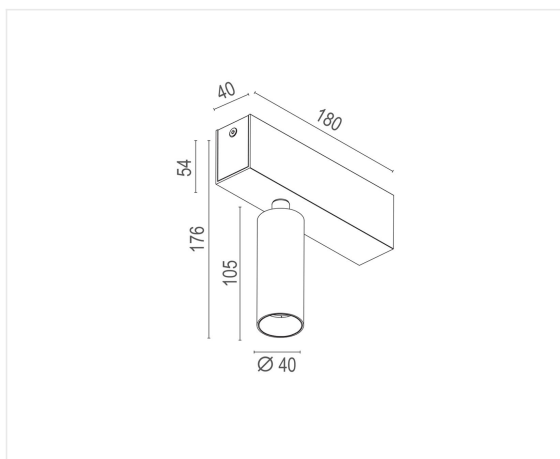

Madison Piombo 3000K

Surface mounted ceiling or wall light in a stylish matt white or black finish. The spot module can be rotated and tilted to direct the light in any given direction.

7W 230V IP20 CCT3000K 550lm CRI>90 

Reference	LVM30001P
Dimensions plate	180 x 54 x 40 mm
Height	176 mm
Material	Aluminium
Colour	Piombo
LED	Bridgelux
LED current	350 mA
CCT	3000K
Lumen	550 lm
CRI	>90
Beam	32°
IP	IP20
Energy label	F

Remarks