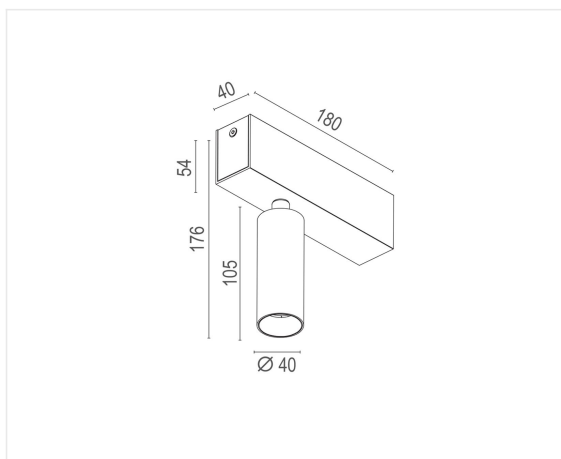

Madison Piombo 2700K

Surface mounted ceiling or wall light in a stylish matt white or black finish. The spot module can be rotated and tilted to direct the light in any given direction.

7W 230V IP20 CCT2700K 500lm CRI>90 

Reference	LVM27001P
Dimensions plate	180 x 54 x 40 mm
Height	176 mm
Material	Aluminium
Colour	Piombo
LED	Bridgelux
LED current	350 mA
CCT	2700K
Lumen	500 lm
CRI	>90
Beam	32°
IP	IP20
Energy label	F

Remarks