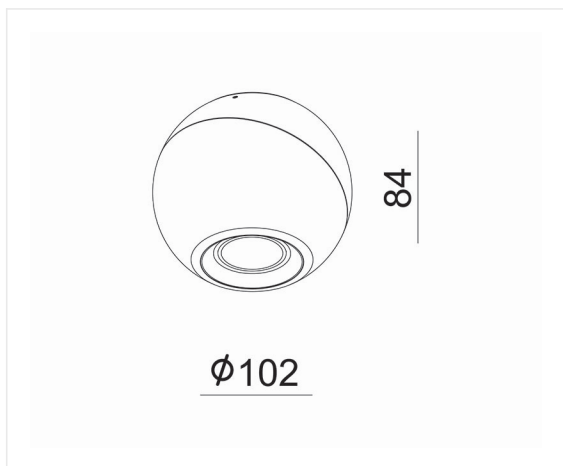

Move C black - 3000K

11W 230V IP20 CCT3000K 830lm CRI90 

Reference	MOC930B
Diameter	102 mm
Height	84 mm
Material	Aluminium
Colour	Matt black - RAL 9005
LED	1 x Bridgelux V8 Array
CCT	3000 K
Lumen	830 lm
CRI	90
Beam	34°
IP	IP20
Energy label	F