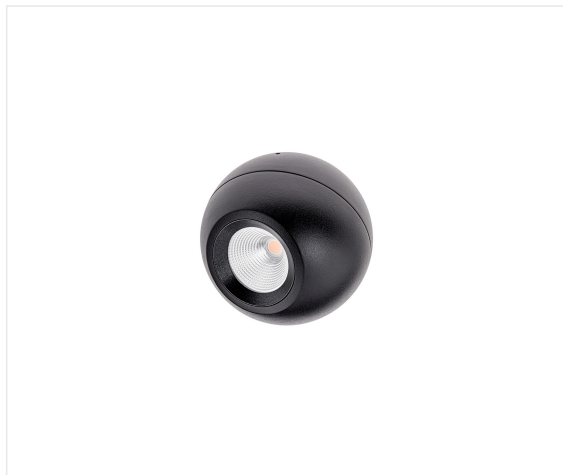

Move C black - 3000K

11W 230V IP20 CCT3000K 830lm CRI90 

Reference	MOC930B
Diameter	102 mm
Height	84 mm
Material	Aluminium
Colour	Matt black - RAL 9005
LED	1 x Bridgelux V8 Array
CCT	3000 K
Lumen	830 lm
CRI	90
Beam	34°
IP	IP20
Energy label	F