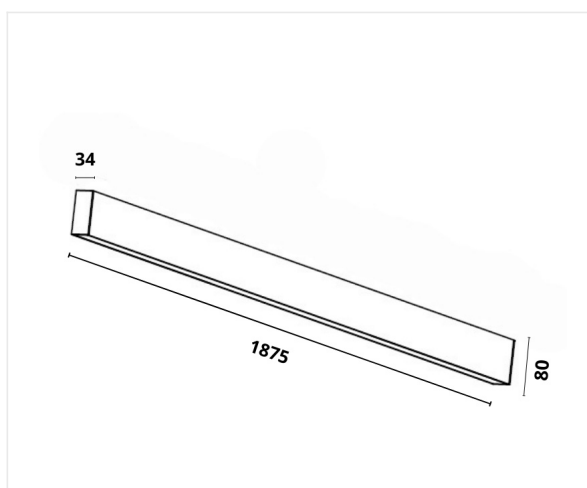

Xline Strip white 39W

Design aluminium profile equipped with Philips LED strip and plexi cover, ensuring a powerful and uniform light distribution and a unique stylish atmosphere.

39 W 230 V IP20 CCT3000K 3200lm CRI>80

Reference	XLS665W
Dimensions	1875 x 34 mm
Height	80 mm
Material	Aluminium
Colour	White RAL 9003
LED	6 x 6,5 W Philips Luxeon 3020
CCT	3000K
Lumen	3200 lm
Lifetime +/-	40 000 hr
LED current	700 mA
CRI	>80
Beam	110°
Energy label	E