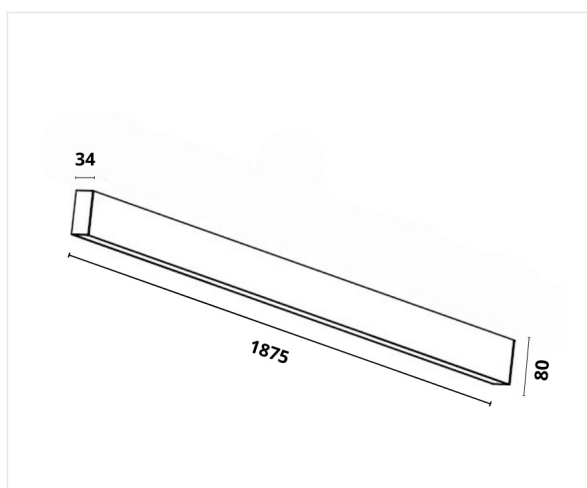

## Xline Strip white 39W

Design aluminium profile equipped with Philips LED strip and plexi cover, ensuring a powerful and uniform light distribution and a unique stylish atmosphere.

**39 W 230 V IP20 CCT3000K 3200lm CRI>80**

Reference	XLS665W
Dimensions	1875 x 34 mm
Height	80 mm
Material	Aluminium
Colour	White RAL 9003
LED	6 x 6,5 W Philips Luxeon 3020
CCT	3000K
Lumen	3200 lm
Lifetime +/-	40 000 hr
LED current	700 mA
CRI	>80
Beam	110°
Energy label	E