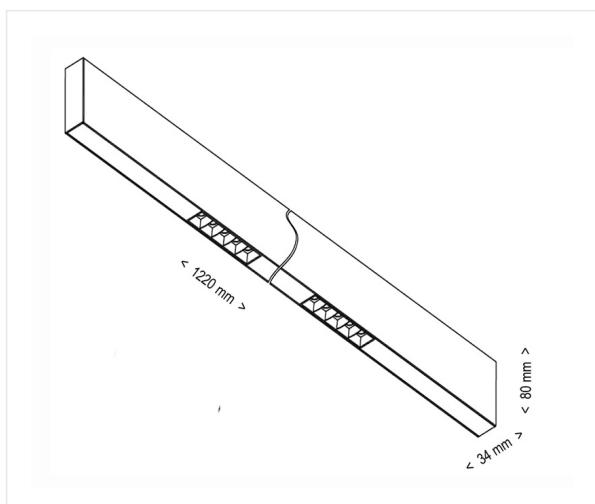

Xline Beam 20 white

Design aluminum profile equipped with extremely powerful Osram LEDs placed in a very compact reflector giving a unique architectural result. Xline Beam offers a superb and elegant bundle of light.

25W 230V IP20 CCT3000K 2000lm CRI90

Reference	XLB252WB
Dimensions	1220 x 34 mm
Height	80 mm
Material	Aluminium
Couleur	White RAL 9003 / Black RAL 9005
LED	2 x 5 x 2 W Osram - Oslon Square
CCT	3000K
Lumen	2 x 1000 lm
Lifetime +/-	40 000 hr
LED current	700 mA
CRI	90
Beam	50°
UGR	<18
Energy label	E

Remarks

- Connector XLCP3 required for aligning the profiles
- LED Driver incl.
- DALI Dimmable