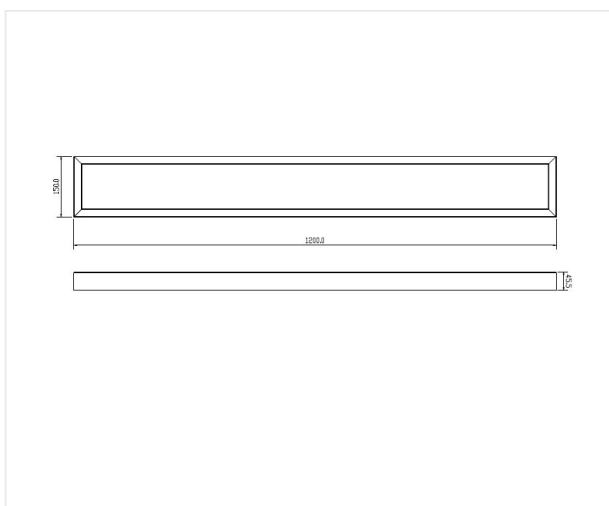

Moon 1200 black

Multi-purpose surface mounted LED luminaire in a high quality matt finish without any visible screws. Quick and easy installation. Up to 70% energy saving.

24 W **230 V** **IP54** **CCT**
3000K **lm**
2300 **CRI**
>80 **PF**
0,96

Reference	MN120024WB
-----------	------------

Dimensions	1200 x 150 x 44 mm
------------	--------------------

Material	Aluminium
----------	-----------

Colour	Matte Black RAL 9004
--------	----------------------