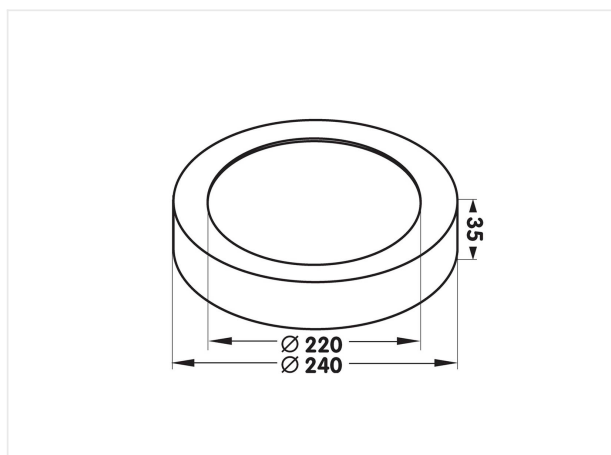

## Moon Sensor Emergency white

Multi-purpose surface mounted LED luminaire with built-in motion detector, light sensor and emergency unit. Very suitable for staircases, storage rooms, garages or basements.

**20W 230V IP54 CCT 3000K Im 1600 CRI >80 PF 0,96**

Reference	MN24018WSE
-----------	------------

Diameter	240 mm
----------	--------

Height	35 mm
--------	-------

Material	Aluminium
----------	-----------