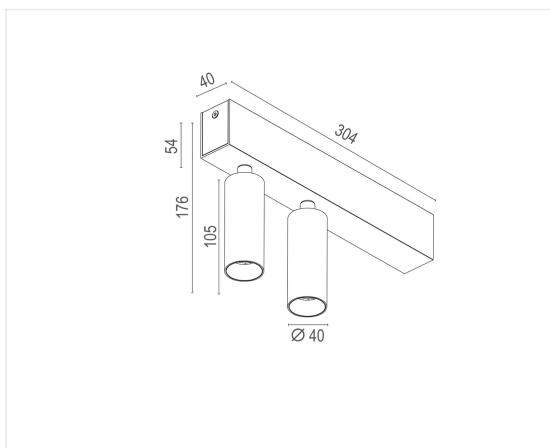

Madison Twin Piombo 2700K

Surface mounted ceiling or wall light in a stylish matt white or black finish. The spot modules can be rotated and tilted to direct the light in any given direction. An ideal solution for accent lighting in residential or commercial spaces.

14W 230V IP20 CCT2700K 1000lm CRI>90 

Reference	LVM27002P
Dimensions plate	304 x 54 x 40 mm
Height	176 mm
Material	Aluminium
Colour	Piombo
LED	2 x 7 W Bridgelux COB
LED current	350 mA
CCT	2700K
Lumen	2 x 500 lm
CRI	>90
Beam	32°
IP	IP20
Energy label	F