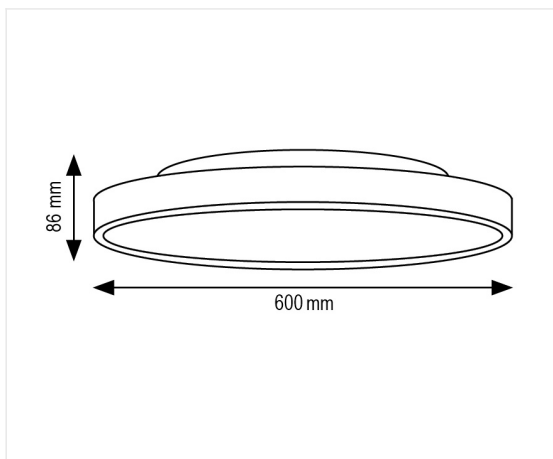

Moon Prisma 600 - black

60W 240V IP40 CCT3000K/4000K 5000lm CRI>80

Reference	MN60060B
Diameter	600 mm
Height	86 mm
Material	Aluminium
Colour	White - RAL 9003
LED	SMD 2835
CCT	3000K / 4000K
Lumen	5000 lm
LED current	5000 lm
CRI	>80
IP	IP40
Up - Down	90% down + 10% up
Dimmable	DALI
Energy label	D
LED current	350 - 550mA
Power factor	0,9
IK	IK08
Beam	120° / 85°
UGR	<19

Remarks

- incl. micro prismatic diffuser (Beam 85°)