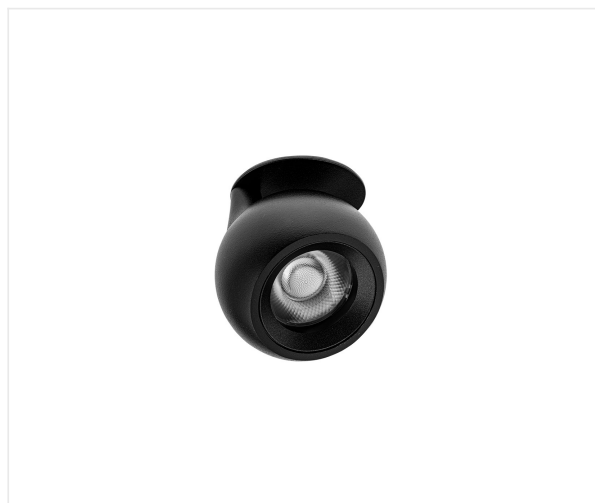

## Move trimless S black 3000K

**11W IP20 CCT3000K 830lm CRI>90** 

Reference	MOTRS930B
Diameter	75 mm
Height	63 mm
Material	Aluminium
Colour	Black - RAL 9005
LED	Citizen CLU701
CCT	3000K
Lumen	830 lm
CRI	>90
Beam	38°
IP	IP20
Led current	350 MA
!	excl. Driver
Energy label	G