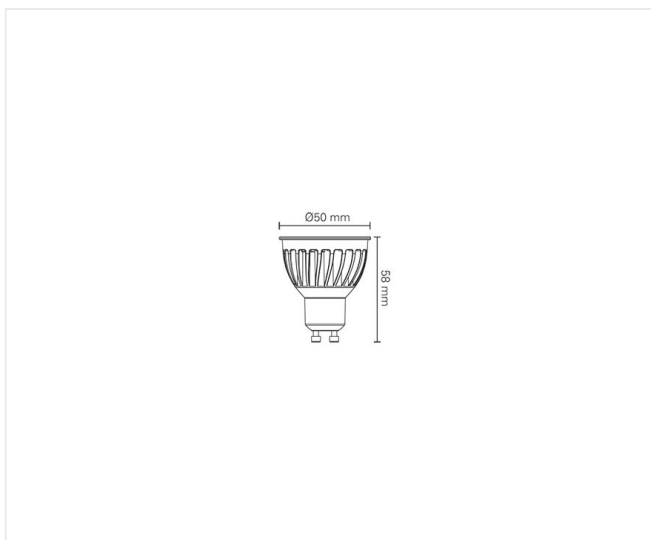

## Reflex LED 6 wit 2700K

**6W 230V CCT2700K 660lm CRI82**

Reference	L6W27DW
Diameter	50 mm
Height	58 mm
Colour	white
LED	1 x CREE led
Lifetime +/-	30 000 hrs
CCT	2700K
Lumen	660 lm
CRI	82
Beam	38°
Energy label	F

### Remarks

- Triac dimmùable