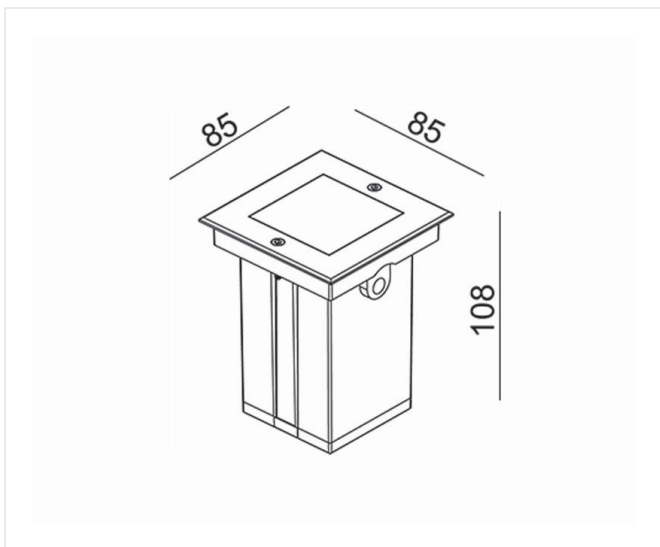

Horizon Mini Square

6 W 230 V IP67 CCT3000K 600lm

Reference	HMSQGU10
Dimensions	85 x 85 mm
Height	150 mm
Material	Stainless steel Cover Alu body
LED	incl. 6 W LED Cree GU10
CCT	3000K
Lumen	600 lm
IP	IP67
Maximum load	Max. 5000kg