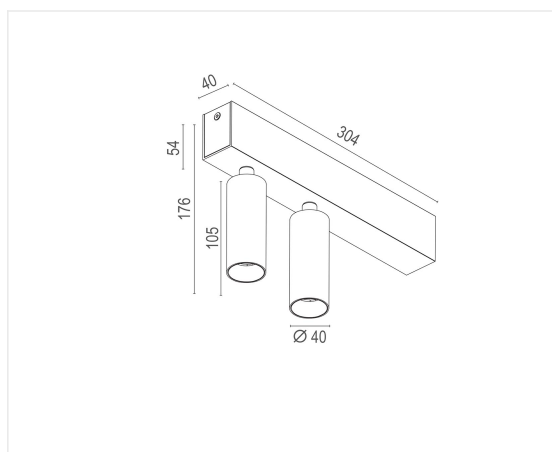

## Madison Twin white 3000K

Surface mounted ceiling or wall light in a stylish matt white or black finish. The spot modules can be rotated and tilted to direct the light in any given direction. An ideal solution for accent lighting in residential or commercial spaces.

**14W 230V IP20 CCT3000K 1100lm CRI>90** 

Reference	LVM30002W
Dimensions plate	304 x 54 x 40 mm
Height	176 mm
Material	Aluminium
Colour	Matt white RAL 9003
LED	2 x 7 W Bridgelux COB
LED current	350 mA
CCT	3000K
Lumen	2 x 550 lm
CRI	>90
Beam	32°
IP	IP20
Energy label	F