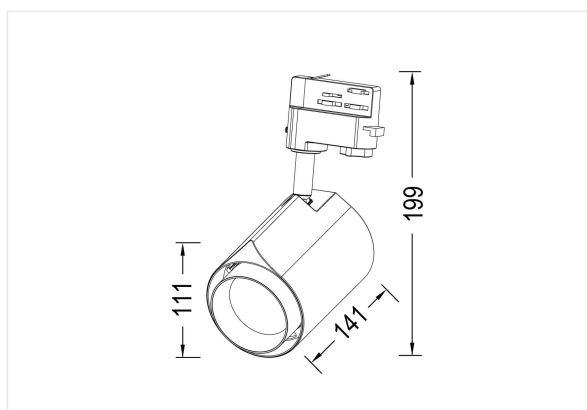

Alliance spot black 38W 3000K

Alliance Track lights have a very compact design thanks to their built-in driver. They are therefore less disturbing when they are used in retail spaces, shop windows or showrooms. However, the light performance is their greatest asset. The optical lens ensures an optimum light beam and very low glare.

38 W 230 V IP20 CCT3000K 4200 lm CRI>90

Reference	TT383137B
Height	199 mm
Material	Aluminium
Colour	Black
LED	Luminus
Lifetime +/-	40 000 hrs
CCT	3000K
Lumen	4200 lm
CRI	>90
Beam	24°
UGR	25
Energy label	E

Remarks

- Adapter 3-phase
- LED driver incl.
- Non dimmable