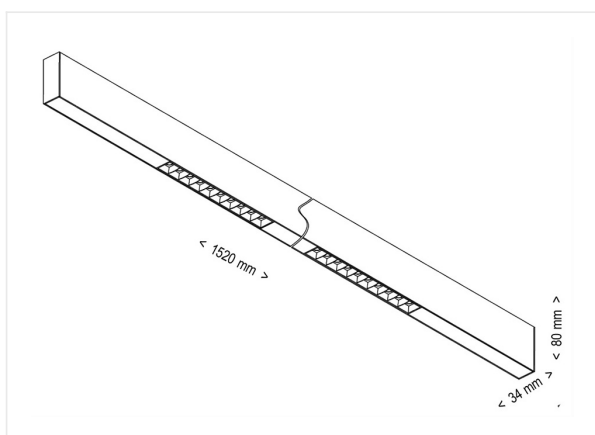

Xline Beam 30 white

Design aluminum profile equipped with extremely powerful Osram LEDs placed in a very compact reflector giving a unique architectural result. Xline Beam offers a superb and elegant bundle of light.

35W 230V IP20 CCT3000K 3000lm CRI90

Reference	XLB352WB
Dimensions	1520 x 34 mm
Height	80 mm
Material	Aluminium
Couleur	White RAL 9003
LED	3 x 5 x 2 W Osram - Oslon Square
CCT	3000K
Lumen	3 x 1000 lm
Lifetime +/-	40 000 hr
LED current	700 mA
CRI	90
Beam	50°
UGR	<18
Energy label	E

Remarks

- Connector XLCP3 required for aligning the profiles
- LED Driver incl.
- DALI Dimmable