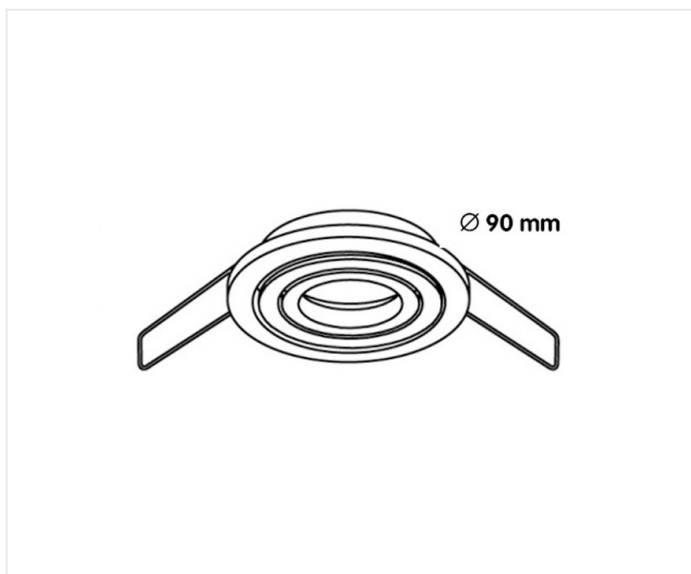

Vario white with blades

LED Frames provide a suitable solution for the phasing out of halogen bulbs. They are suitable for GU10 LED bulbs and 50 mm LED modules.

IP 20 25° 

Reference VA105210

Diameter 90 mm

Cut-out size 80 mm

Built-in height 85 mm

Material Aluminium

Colour White

Remarks

- Suitable for GU10 led lamp and 50 mm led modules.
- GU10 fitting incl.
- Excl. Lamp