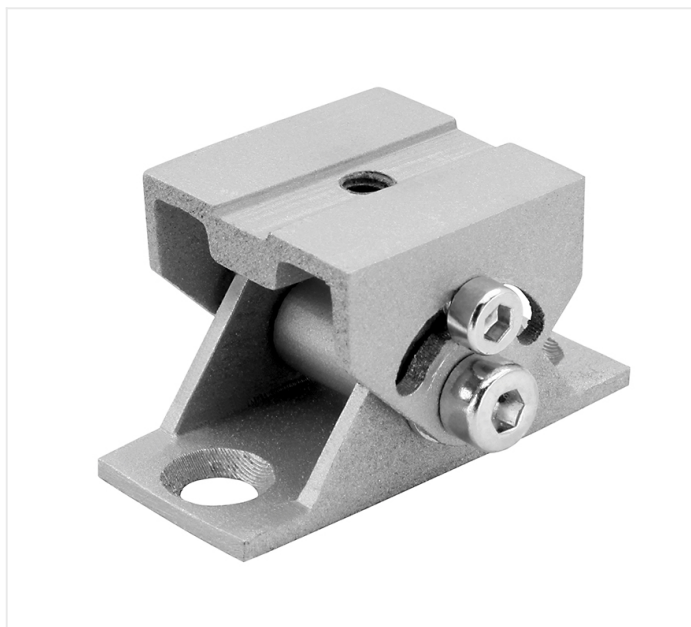

Wall support - black

Referenz

L690006B